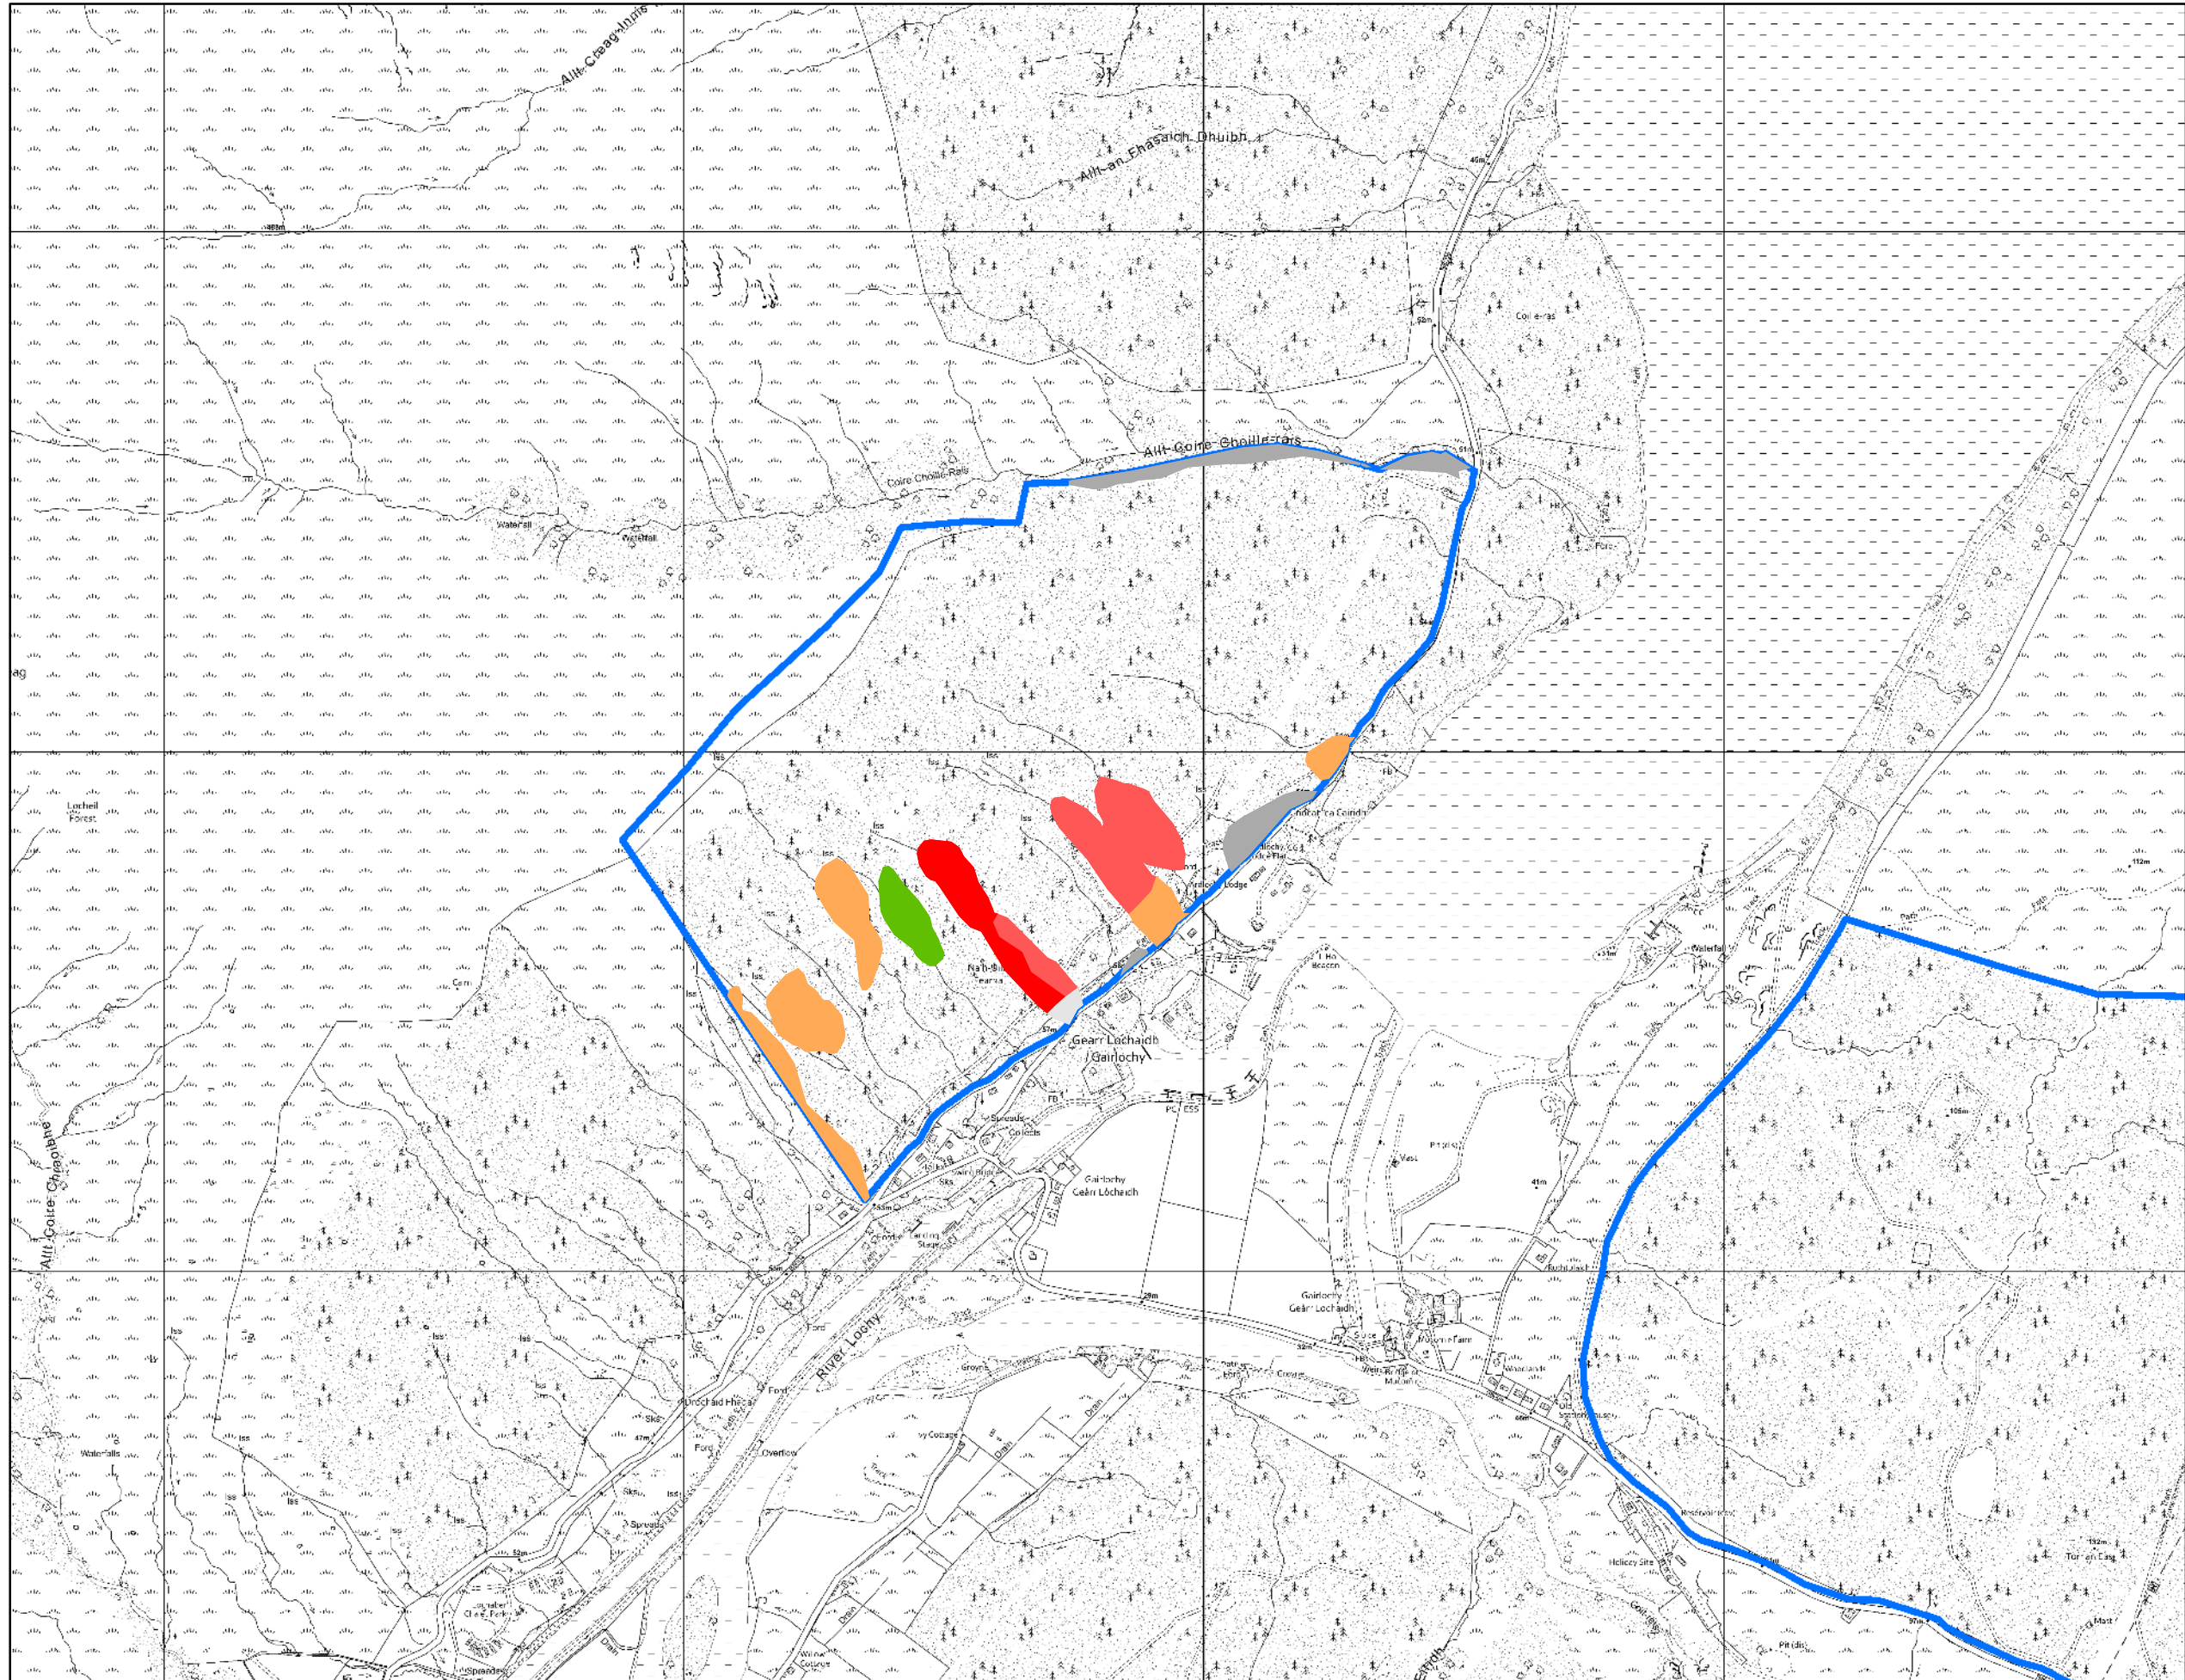

Gairloch PAWS Herb'v. Impacts

Author: Mandie Currie

Scale @ A3: 1:12,500

Date: 16/11/2024

Legend

PAWS

-  All other values
-  High
-  High\Medium
-  Low
-  Medium\Low
-  NA

Land Management Plan Areas

-  Land Management Plan Areas

0 0.05 0.1 0.2 0.3 0.4 km

Reproduced by permission of Ordnance Survey on behalf of HMSO.
© Crown copyright and database right 2024. All rights reserved.
Ordnance Survey Licence number 100024925.
© Getmapping Plc and Bluesky International Limited 2024.